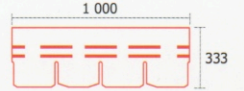

GENEVA collection

Peanut Coffee Chili Fladen Raisin