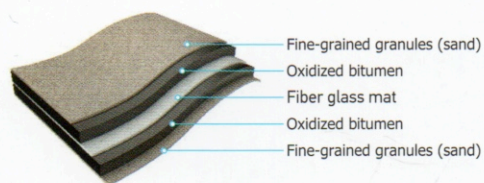

STANDARD roofing underlayment