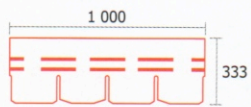

## HONEYCOMB collection

Length / Width, mm ..... 1000x318  
 Shingles in a bundle, pcs ..... 22  
 Bundle net weight, kg ..... 23,4  
 Covering surface of 1 bundle, sq.m ..... 3 m<sup>2</sup>

Brown Red Green Grey

## CROWN collection

Length / Width, mm ..... 1000x333  
 Shingles in a bundle, pcs ..... 22  
 Bundle net weight, kg ..... 29,1  
 Covering surface of 1 bundle, sq.m ..... 3,1 m<sup>2</sup>

Brown Red Grey