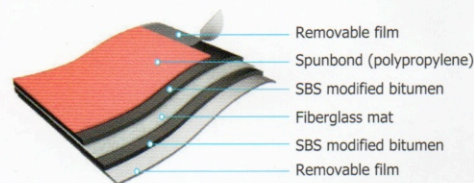

Roofing underlayment FIX GLASS

Self adhesive