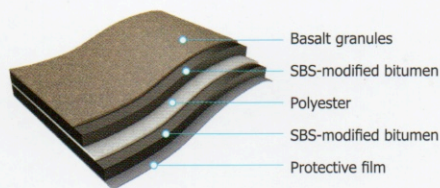

Döcke PIE valley bitumen membrane