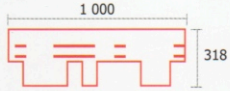

GRANADA collection

Cocoa Coffee Sesame Fig