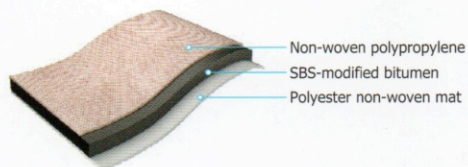

Roofing underlayment COMFORT