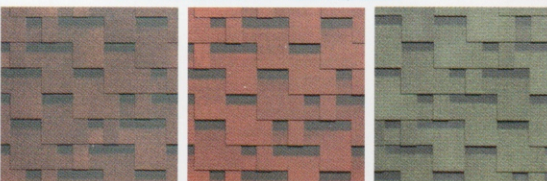

Length / Width, mm 1000x318
Shingles in a bundle, pcs 22
Bundle net weight, kg 23,4
Covering surface of 1 bundle, sq.m ..... 3 m²

Brown Red Green