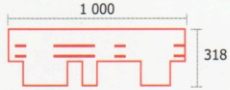

GENOA collection

Amaretto Truffle Cannoli Nutmeg